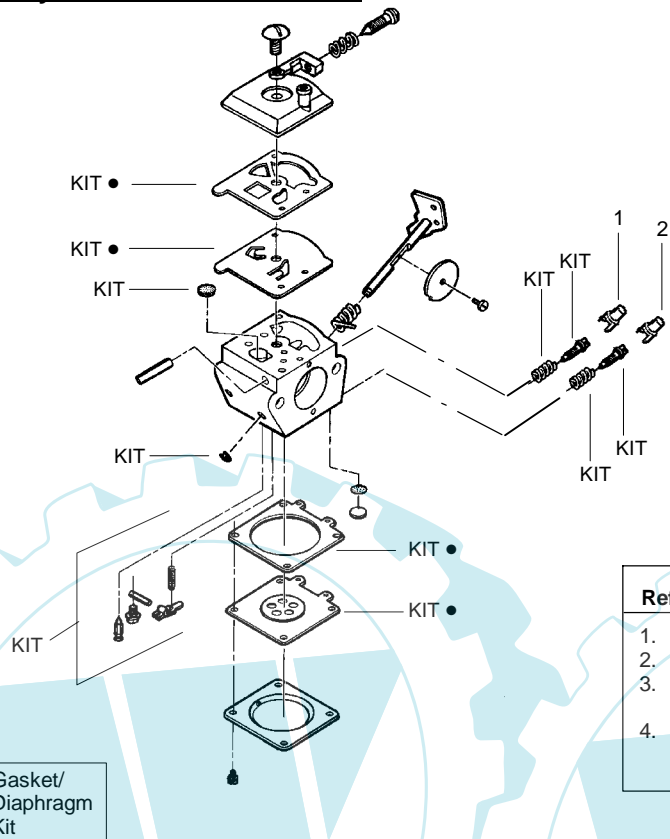

PARTS LIST NO. 530086365		BRICOMARCHE PARTS LIST	MODEL(s) 31WT	
DATE 5/11/05	Replaces 3/28/05 - 530086365		Note: Illustration may differ from actual model due to design changes	PAGE NO. 3

Carburetor Assembly No. 530071332 - WT583

⚠ WARNING
All repairs, adjustments and maintenance not described in the Operator's Manual must be performed by qualified service personnel.

Ref.	Part No.	Description
1.	530038478	Limiter Cap (Low-tan)
2.	530038479	Limiter Cap (High-brown)
3.	530069829	Carburetor Repair Kit (KIT= Indicates Contents)
4.	530069844	Gasket/Diaphragm Kit (●=Indicates Contents)

Kit - Carburetor Assembly No. 530071638 - WT-629

Note: No Repair kits are available for this carburetor, please order the complete assembly part number 530-071638 (WT-629)

✓ = NEW PART NUMBER FOR THIS IPL   ★ = REFER TO THE SERVICE REFERENCE INDICATED FOR MORE INFORMATION. (LOCATED AT END OF IPL)
● = THESE PARTS ARE ILLUSTRATED FOR CLARITY. ORDER COMPLETE ASSEMBLY.