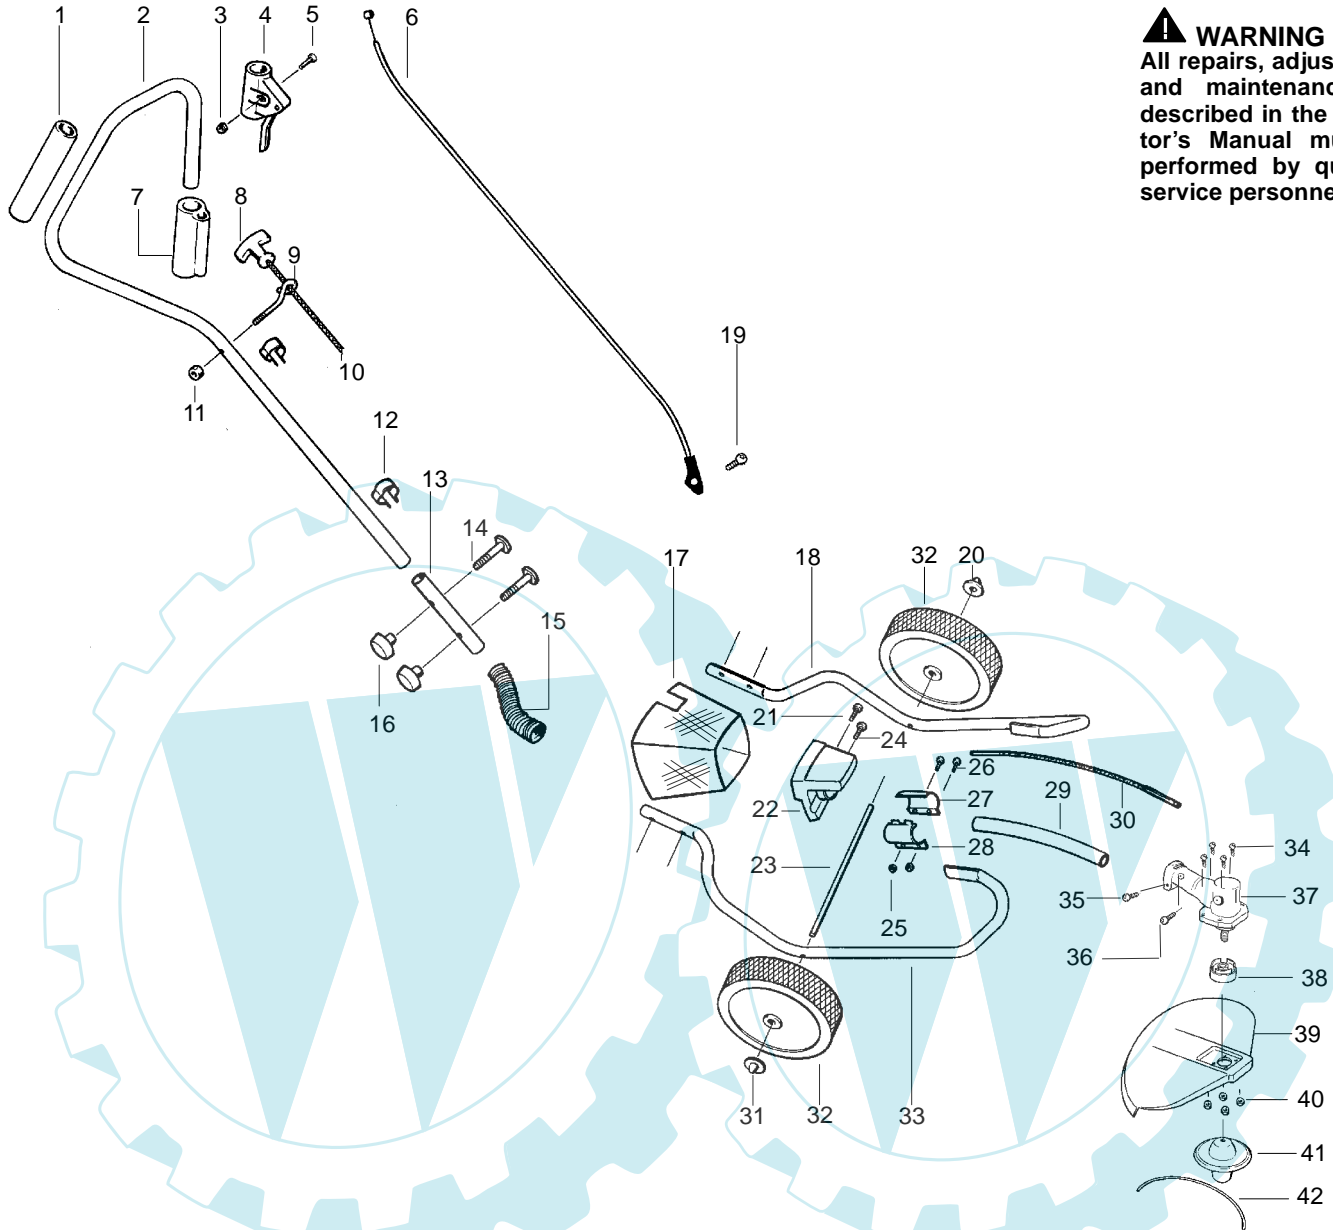

PARTS LIST NO. 530086365		BRICOMARCHE PARTS LIST	MODEL(s) 31WT
DATE 5/11/05	Replaces 3/28/05 - 530086365		NOTE: Illustration may differ from actual model due to design changes

⚠ WARNING
All repairs, adjustments and maintenance not described in the Operator's Manual must be performed by qualified service personnel.

Ref.	Part No.	Description	Ref.	Part No.	Description	Ref.	Part No.	Description
1.	530095847	Grip	19.	530015775	Screw	36.	530016371	Screw
2.	530054587	Upper Handle	20.	530054582	Push Nut	37.	530071584	Gearbox Ass'y.
3.	530016284	Locknut	21.	530016319	Screw	38.	530095814	Dust Cup
4.	530010959	Throttle Hsg. Ass'y.	22.	530054762	Front Retainer Ass'y.	39.	530095840	Shield
5.	530015774	Screw	23.	530054495	Axle	40.	530016284	Nut
6.	530054626	Throttle Cable	24.	530015940	Screw	41.	530095854	Cutting Head w/Line Ass'y.
7.	530054494	Grip (Closed)	25.	530016124	Nut	42.	952711567	Line (12PK)
8.	530027569	Starter Handle	26.	530015650	Screw			Not Shown
9.	530054588	Rope Guide	27.	530054593	Clamp Left			
10.	530069421	Rope Kit	28.	530054592	Clamp Right			
11.	530015515	Locknut	29.	530071330	Driveshaft Ass'y.			
12.	530015982	Cable Clamp	30.	530095842	FlexShaft			
13.	530095851	Lower Handle	31.	530054582	Push Nut			
14.	530054631	Bolt	32.	530071335	Wheel Kit			
15.	530054595	Air Filter Hose	33.	530054586	Frame Right			
16.	530016119	T-Knob	34.	530015774	Screw			Operator Manual
17.	530054584	Inlet Screen	35.	530016014	Screw			Decal Shaft Warning
18.	530054585	Frame Left						Decal On/Off

Carburetor Assembly No. 530071332 - WT583

⚠ WARNING
All repairs, adjustments and maintenance not described in the Operator's Manual must be performed by qualified service personnel.

Ref.	Part No.	Description
1.	530038478	Limiter Cap (Low-tan)
2.	530038479	Limiter Cap (High-brown)
3.	530069829	Carburetor Repair Kit (KIT= Indicates Contents)
4.	530069844	Gasket/Diaphragm Kit (●=Indicates Contents)