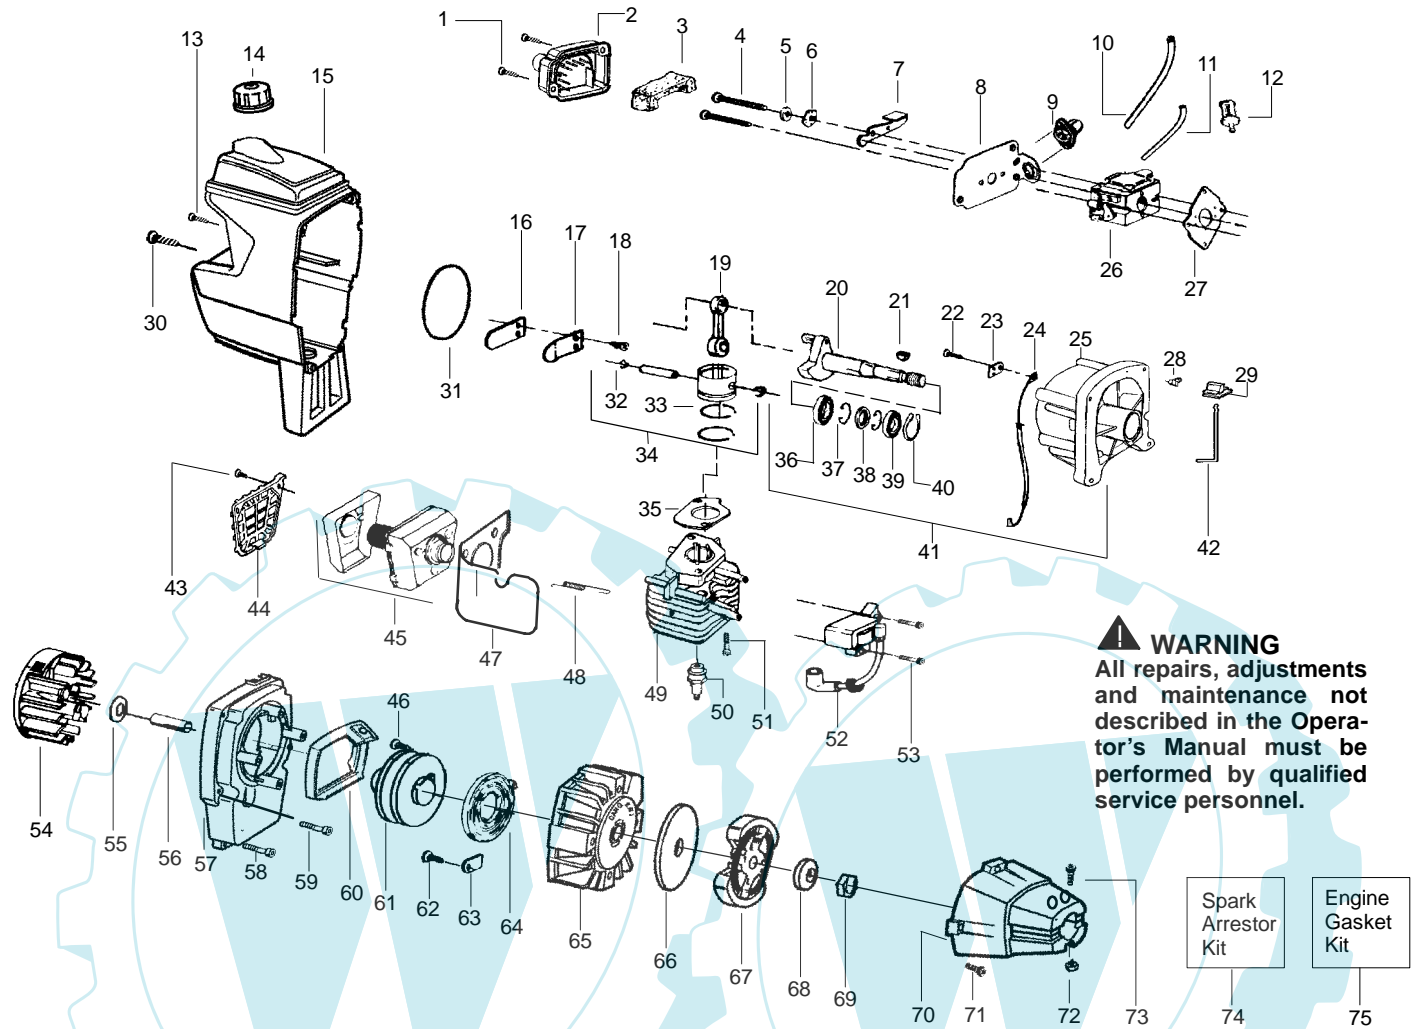

PARTS LIST NO. 530086365		BRICOMARCHE PARTS LIST	MODEL(s) 31WT	
DATE 5/11/05	Replaces 3/28/05 - 530086365		NOTE: Illustration may differ from actual model due to design changes	PAGE NO. 2

Ref.	Part No.	Description	Ref.	Part No.	Description	Ref.	Part No.	Description
1.	530015650	Screw	27.	530069276	Gasket-Carburetor	54.	530039189	Flywheel Ass'y.
2.	530054589	Air Filter Cover	28.	530027545	Switch Ramp	55.	530016030	Washer
3.	530054627	Air Filter Foam	29.	530038309	Switch Cover	56.	530027511	Spacer-Clutch
4..	530015849	Screw	30.	530015771	O-ring-C'case/Shroud	57.	530027948	Fan Housing
5..	530015852	Choke Spacer	31.	530069276	Piston Pin Retainer	58.	530016315	Screw
6.	530015254	Washer	32.	530015162	Piston Ring (2)	59.	530015770	Screw
7.	530038103	Choke Shutter	33.	530012595	Piston Kit	60.	530054723	Retainer/Eyelet Ass'y
8.	530054594	Choke Plate	34.	530071999	(Incls. 32, 33 & Pin)	61.	530071387	Starter Pulley Kit
9.	530047721	Bulb Ass'y.	35.	530069276	Gasket-Cylinder	62.	530015496	Screw
10.	530069216	Kit-Fuel Line (large)	36.	530032103	Inner Bearing	63.	530027523	Retainer
11.	530069247	Kit-Fuel Line (small)	37.	530015787	Retaining Ring	64.	530027531	Starter Spring
12.	530095646	Fuel Pick-up Ass'y.	38.	530019158	Crankshaft Seal	65.	530014009	Assy-Pulley Hsg.
13.	530015772	Screw	39.	530032102	Outer Bearing	66.	530094189	Washer-Clutch
14.	530014347	Fuel Cap Ass'y.	40.	530015789	Retaining Ring-C'shaft	67.	530069254	Kit-Clutch Ass'y.
15.	530054651	Shroud/Tank Ass'y.	41.	530071705	Crankcase/Crankshaft Ass'y. (Incls.20, 25 & 36-40)	68.	530015796	Washer-Bevel
16.	530027593	Reed Valve	42.	530027959	Switch Spring	69.	530016320	Nut
17.	530054596	Reed Stop	43.	530015717	Screw	70.	530014017	Clutch Housing Ass'y.
18.	530016064	Screw	44.	530027781	Muffler Guard	71.	530015770	Screw
19.	530010960	Connecting Rod Ass'y.	45.	530069310	Muffler Kit	72.	530015768	Locknut.
20.	530010934	Crankshaft Ass'y.	46.	530016392	Screw	73.	530015767	Screw
21.	530015126	Flywheel Key	47.	530053346	Heat Shield/Air Dam	74.	952701612	Spark Arrestor Kit
22.	530015780	Screw	48.	530036409	Muffler Spring	75.	530069276	Engine Gasket Kit
23.	530027546	Insulator Switch	49.	530071581	Kit-Cylinder			(Incls. 27, 31 & 35)
24.	530027547	Leadwire Ass'y.	50.	952030249	Spark Plug (RCJ-6Y)			
25.	530012514	Crankcase Ass'y. (Incls. 36-39)	51.	530001624	Screw			
26.	---	Carburetor Ass'y. Kit (WT-583)	52.	530039134	Ignition Module			
	530071332	(WT-629)	53.	530016357	Screw			
	530071638							

✓ = NEW PART NUMBER FOR THIS IPL

★ = REFER TO THE SERVICE REFERENCE INDICATED FOR MORE INFORMATION. (LOCATED AT END OF IPL)